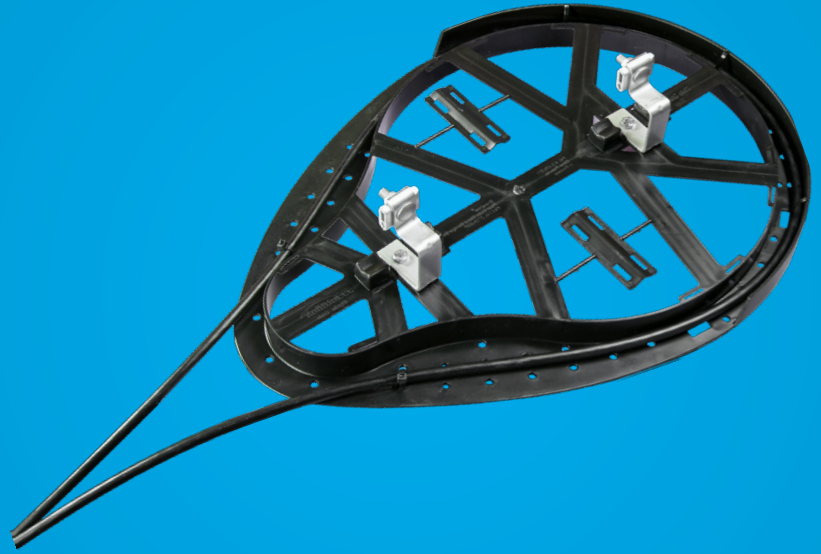

# SNO-SHOES

Designed to be extremely craft friendly, the 7, 10, 16 and 21-inch Sno-Shoes® are capable of handling the higher fiber count cables and longer wavelengths currently being deployed in the Broadband Industry. Sno-Shoes® are offered in adjustable and nonadjustable models. The adjustable models offer more flexibility in how you store slack.

## FEATURES & BENEFITS

- Prevents microbends in fiber optic cable
- Provides consistency and regularity in fiber optic loops
- Solutions to spacing problems on poles
- 20 year pro-rated warranty
- The plastic material design makes the Sno-Shoe®

non-conductive

- The plastic adjustable Sno-Shoe® can be stacked in multiple configurations to allow additional fiber mount tiering.

### GENERAL INFORMATION

Size	7"
Material	Plastic
Mounting	Aerial